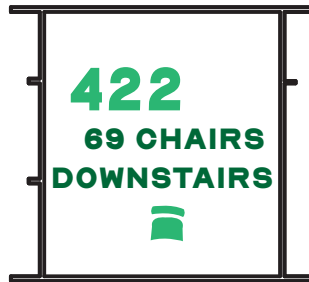

CHAPEL

CHAPEL

**72 -85 CHAIRS/MAX CHAIRS
MEDIA/SOUND ON**

ADC-ROOMS ACROSS THE STREET

FIRST STREET

29 Parking spots
1 Handicap

422 DOWNSTAIRS: 69 CHAIRS
418 UPSTAIRS: 103 CHAIRS
SOUND/MEDIA FOR ALL ROOMS

SCHOOL STREET