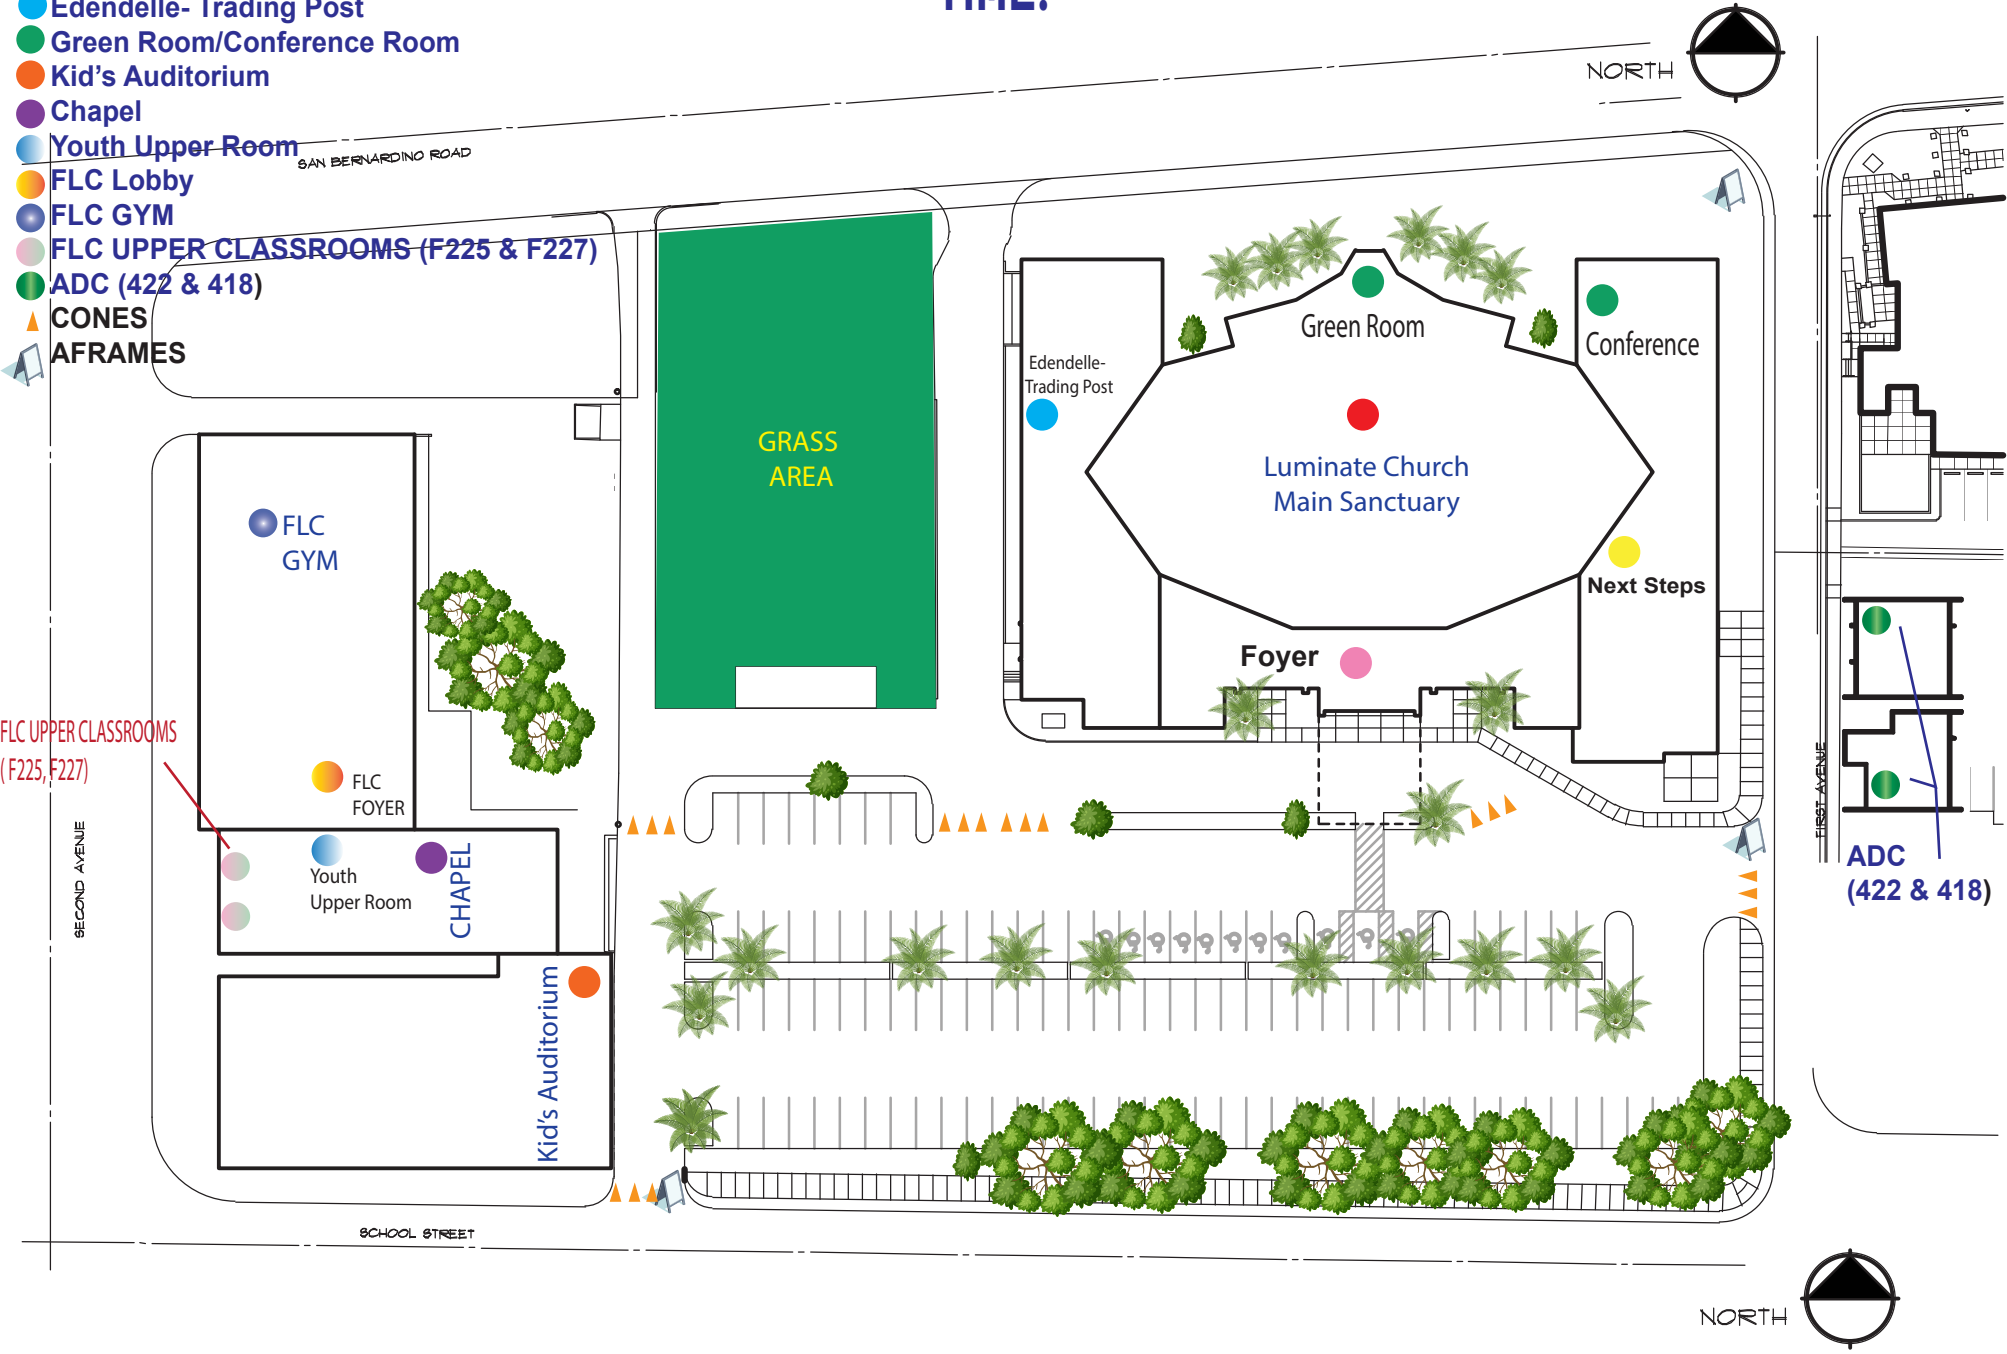

SOUTHERN PACIFIC DISTRICT

JANUARY 17-18

TIME:

- Sanctuary
- Foyer
- Next Steps
- Edendelle- Trading Post
- Green Room/Conference Room
- Kid's Auditorium
- Chapel
- Youth Upper Room
- FLC Lobby
- FLC GYM
- FLC UPPER CLASSROOMS (F225 & F227)
- ADC (422 & 418)
- ▲ CONES
- ▲ AFRAMES

FLC UPPER CLASSROOMS (F225, F227)

ADC (422 & 418)

NORTH

SANCTUARY

1500 capacity
NEED MEDIA BOOTH FOR SOUND/MEDIA
NEED PRO PRESENTER OPERATOR
Will need microphone/Screen dimension 3072px X 768 px.
The district will turn in the media by
Signage: NO FOOD/DRINKS. WATER OK

FAMILY LIFE CENTER

FAMILY LIFE CENTER

- 3-8ft Tables (FLC FOYER)
- 28- Round Tables-(FLC Gym)
- 228- Chairs (FLC Gym)
- SOUND/MEDIA

YOUTH UPPER ROOM/F227/F225

FOR ALL ROOMS: MEDIA/SOUND & 4FT TABLE
 Youth Upper Room: standard set up/media & sound
 52 CHAIRS
 F225: 60 chairs/ media & sound /standard set up
 F227: 70 Chairs/ media & sound/ standard set up

Animal Hospital
additional parking
15 Parking Spots
1 Handicap

SCHOOL STREET