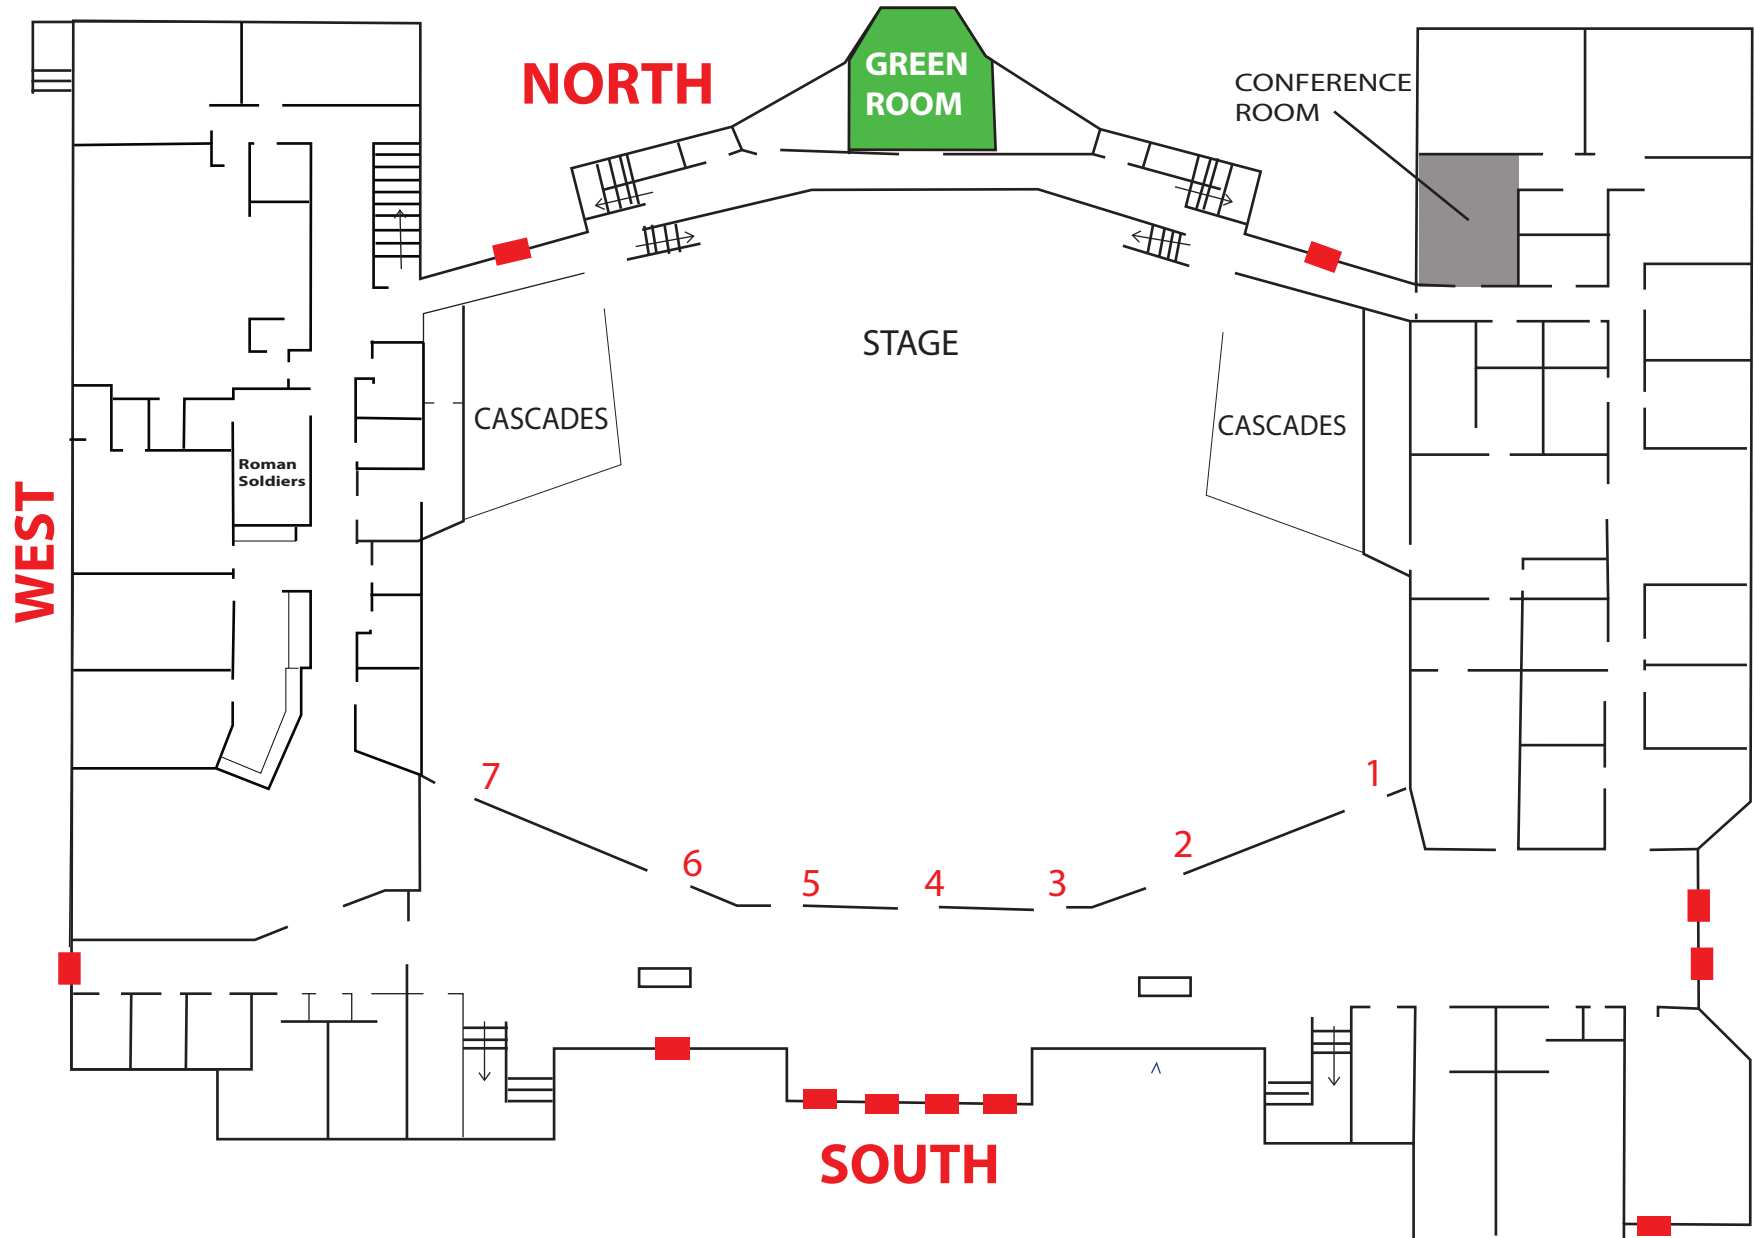

BACKSTAGE

Green Room: Need signage GREEN ROOM. As is

Conference Room: Need signage CONFERENCE ROOM.

Network will provide snacks/water. As is