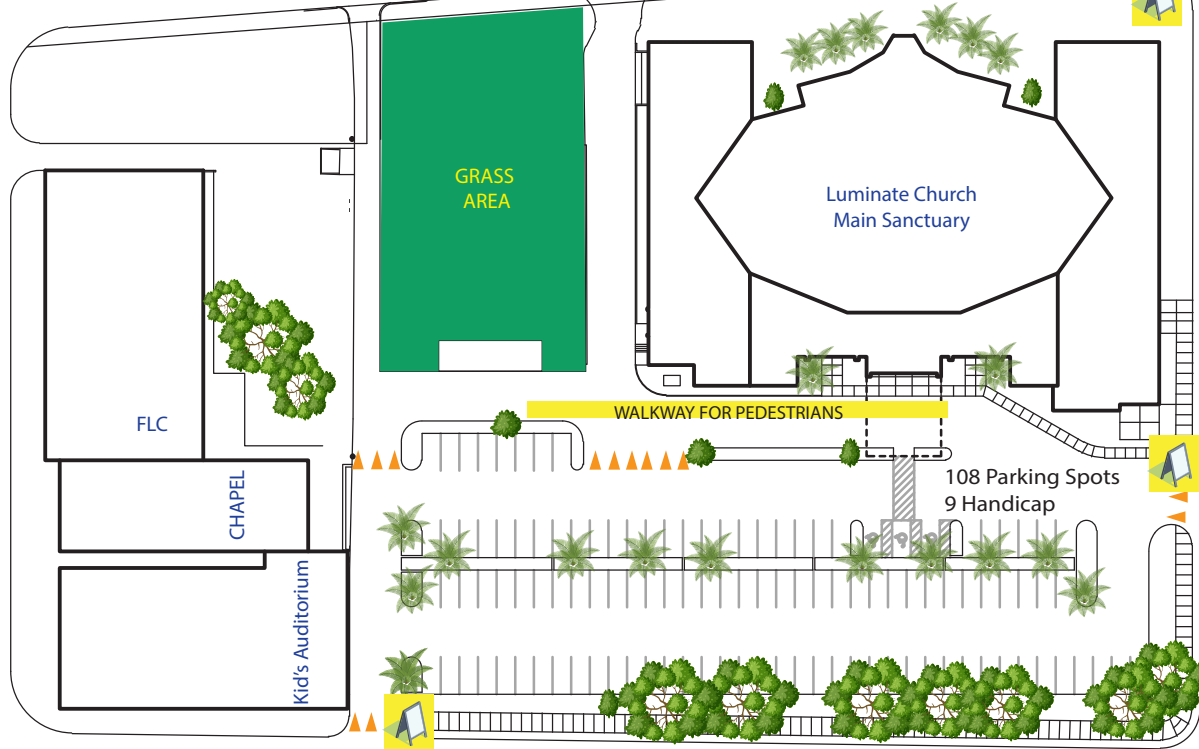

FLC UPPER CLASSROOMS (F225, F227)

ADC (422 & 418)

NORTH

SANCTUARY

1500 capacity
NEED MEDIA BOOTH FOR SOUND/MEDIA
NEED PRO PRESENTER OPERATOR
Will need microphone/Screen dimension 3072px X 768 px.
The district will turn in the media by
Signage: NO FOOD/DRINKS. WATER OK

CHAPEL

CHAPEL

**72 -85 CHAIRS/MAX CHAIRS
MEDIA/SOUND ON**

ADC-ROOMS ACROSS THE STREET

FIRST STREET

29 Parking spots
1 Handicap

422 DOWNSTAIRS: 69 CHAIRS
418 UPSTAIRS: 103 CHAIRS
SOUND/MEDIA FOR ALL ROOMS

SCHOOL STREET

4- A-FRAME

CONES

SCHOOL STREET

SECOND STREET

SCHOOL STREET

PARKING

101 Regular Parking spots
2 Handicap

FIRST STREET

Animal Hospital
additional parking
15 Parking Spots
1 Handicap

SCHOOL STREET