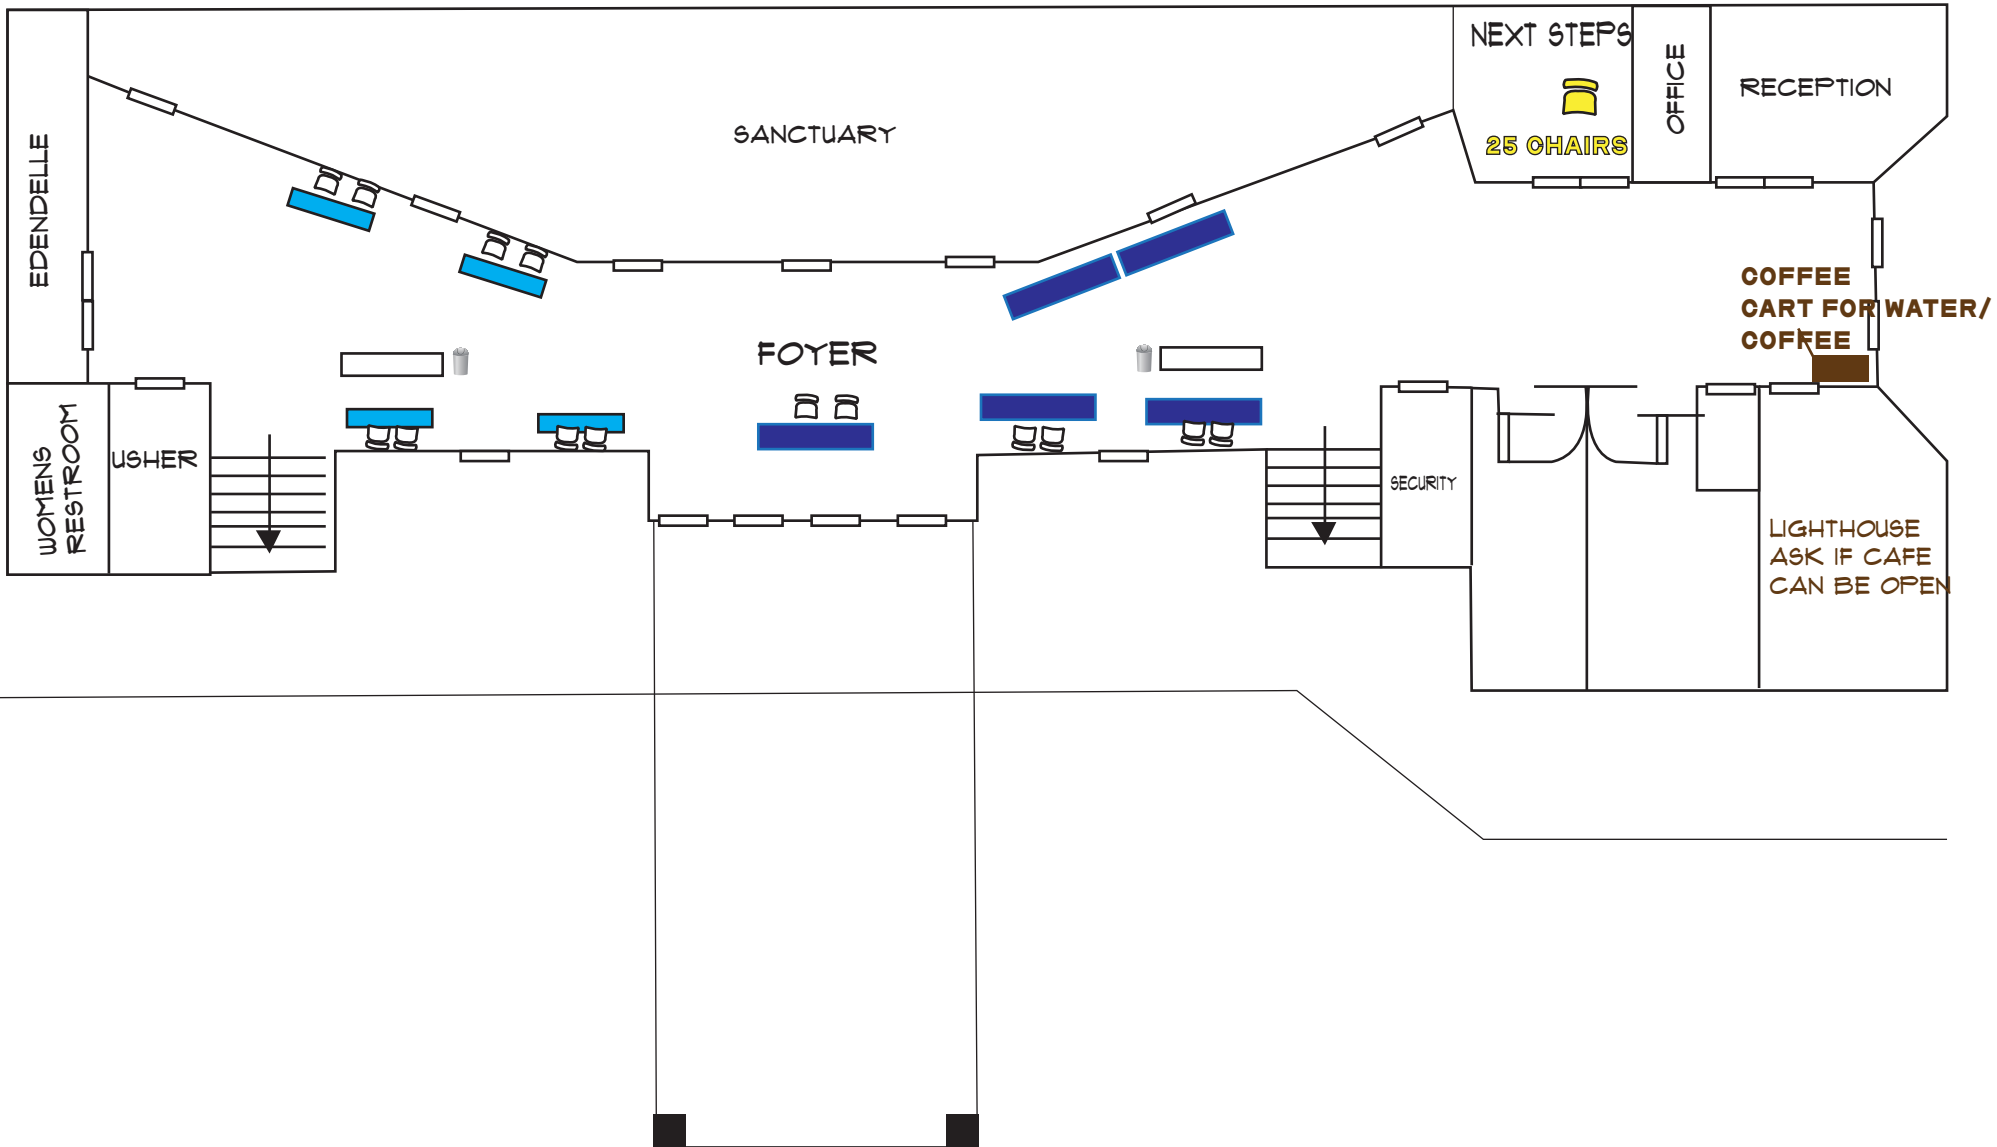

FAMILY LIFE CENTER

FAMILY LIFE CENTER

- 3-8ft Tables (FLC FOYER)
- 28- Round Tables-(FLC Gym)
- 228- Chairs (FLC Gym)
- SOUND/MEDIA

YOUTH UPPER ROOM/F227/F225

FOR ALL ROOMS: MEDIA/SOUND & 4FT TABLE
 Youth Upper Room: standard set up/media & sound
 52 CHAIRS
 F225: 60 chairs/ media & sound /standard set up
 F227: 70 Chairs/ media & sound/ standard set up

 3-4ft- Table in each room
 Chairs

Family Life Center
 Second Floor

EDENDELLE

TRADING POST: MAX 63 CHAIRS/Sound/media

 63 CHAIRS IN TRADING POST/ 1 CHAIR FOR MEDIA

FOYER

- 4-6ft Tables 
- 5-8ft Tables 
- 12- Chairs (Foyer) 
- 25-Chairs- (Next Steps) 
- Coffee Cart 

4- A-FRAME

CONES

SCHOOL STREET

SECOND STREET

SCHOOL STREET

PARKING

101 Regular Parking spots
2 Handicap

FIRST STREET

Animal Hospital
additional parking
15 Parking Spots
1 Handicap

SCHOOL STREET