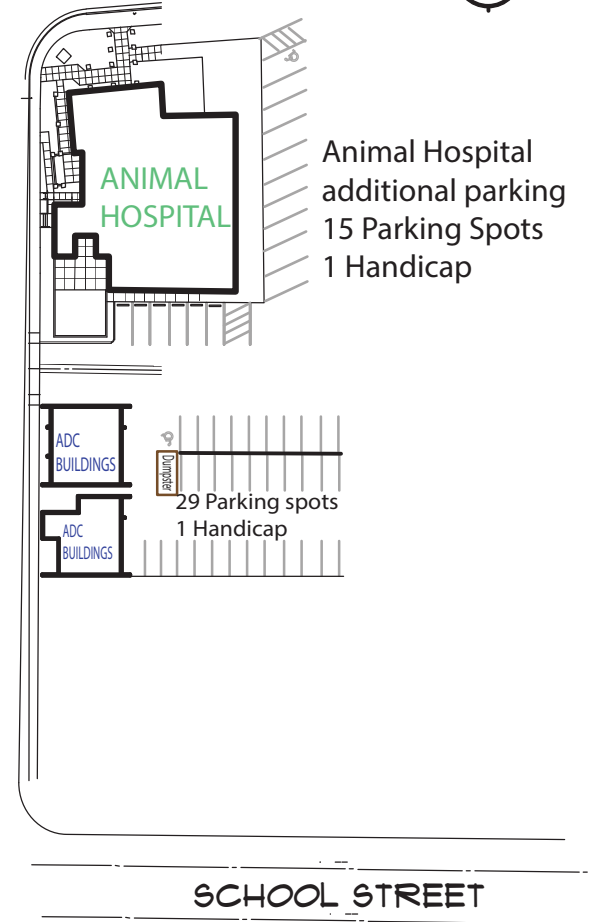

FAMILY LIFE CENTER

FAMILY LIFE CENTER

- 3-8ft Tables (FLC FOYER)
- 28- Round Tables-(FLC Gym)
- 228- Chairs (FLC Gym)
- SOUND/MEDIA

YOUTH UPPER ROOM/F227/F225

FOR ALL ROOMS: MEDIA/SOUND & 4FT TABLE
 Youth Upper Room: standard set up/media & sound
 52 CHAIRS
 F225: 60 chairs/ media & sound /standard set up
 F227: 70 Chairs/ media & sound/ standard set up

CHAPEL

CHAPEL

**72 -85 CHAIRS/MAX CHAIRS
MEDIA/SOUND ON**

ADC-ROOMS ACROSS THE STREET

FIRST STREET

29 Parking spots
1 Handicap

422 DOWNSTAIRS: 69 CHAIRS
418 UPSTAIRS: 103 CHAIRS
SOUND/MEDIA FOR ALL ROOMS

SCHOOL STREET

4- A-FRAME

CONES

SCHOOL STREET

SECOND STREET

SCHOOL STREET

PARKING

101 Regular Parking spots
2 Handicap

FIRST STREET

Animal Hospital
additional parking
15 Parking Spots
1 Handicap

SCHOOL STREET