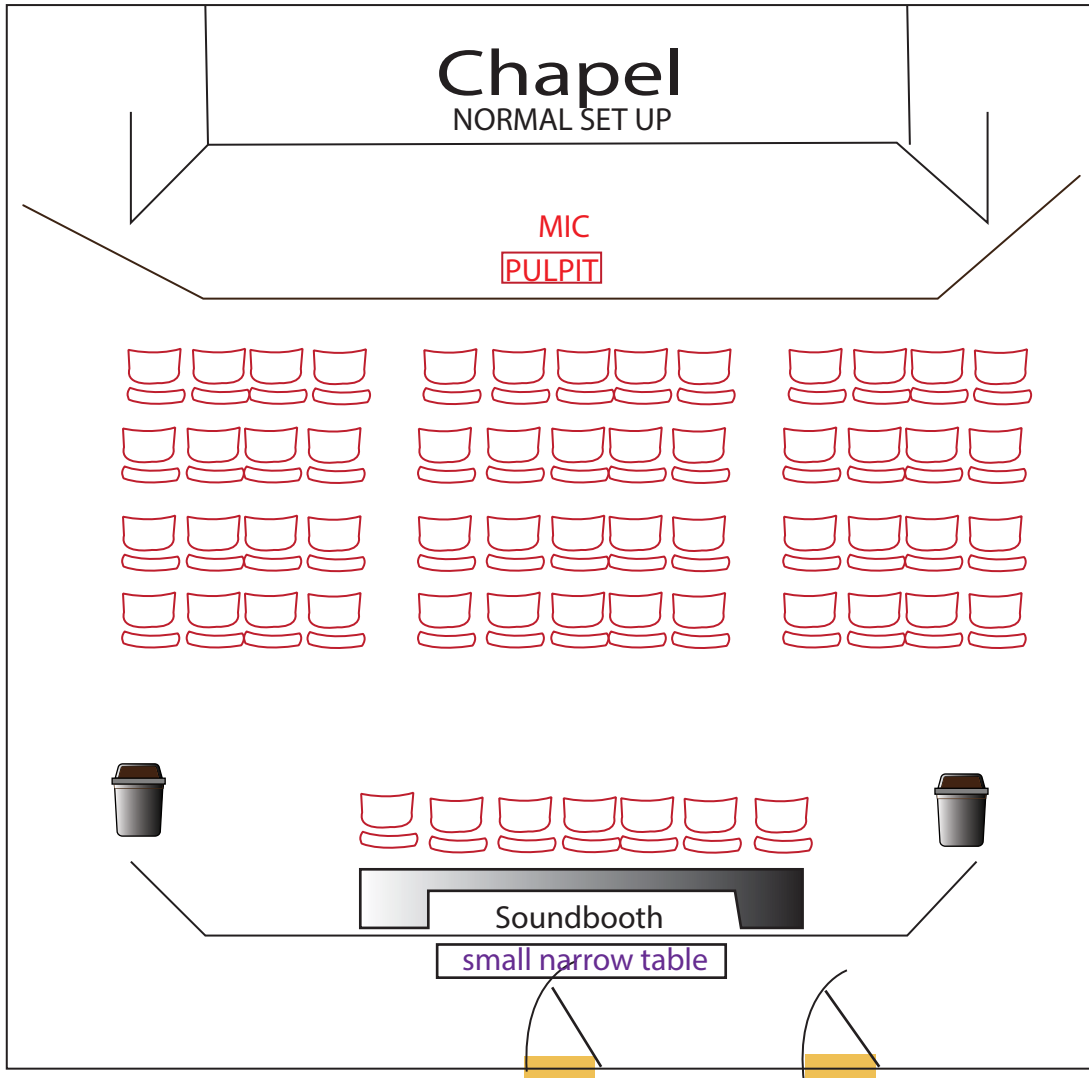

FAMILY LIFE CENTER

FAMILY LIFE CENTER

- 3-8ft Tables (FLC FOYER)
- 28- Round Tables-(FLC Gym)
- 228- Chairs (FLC Gym)
- SOUND/MEDIA

YOUTH UPPER ROOM/F227/F225

FOR ALL ROOMS: MEDIA/SOUND & 4FT TABLE
 Youth Upper Room: standard set up/media & sound
 52 CHAIRS
 F225: 60 chairs/ media & sound /standard set up
 F227: 70 Chairs/ media & sound/ standard set up

 3-4ft- Table in each room
 Chairs

Family Life Center
 Second Floor

EDENDELLE

TRADING POST: MAX 63 CHAIRS/Sound/media

 63 CHAIRS IN TRADING POST/ 1 CHAIR FOR MEDIA

FOYER

- 4-6ft Tables 
- 5-8ft Tables 
- 12- Chairs (Foyer) 
- 25-Chairs- (Next Steps) 
- Coffee Cart 

BACKSTAGE

Green Room: Need signage GREEN ROOM. As is

Conference Room: Need signage CONFERENCE ROOM.

Network will provide snacks/water. As is

KID'S AUDITORIUM

***107 MAX ON CHAIRS THEY NEED
MEDIA/SOUND ON**

CHAPEL

CHAPEL

**72 -85 CHAIRS/MAX CHAIRS
MEDIA/SOUND ON**

ADC-ROOMS ACROSS THE STREET

FIRST STREET

29 Parking spots
1 Handicap

422 DOWNSTAIRS: 69 CHAIRS
418 UPSTAIRS: 103 CHAIRS
SOUND/MEDIA FOR ALL ROOMS

SCHOOL STREET