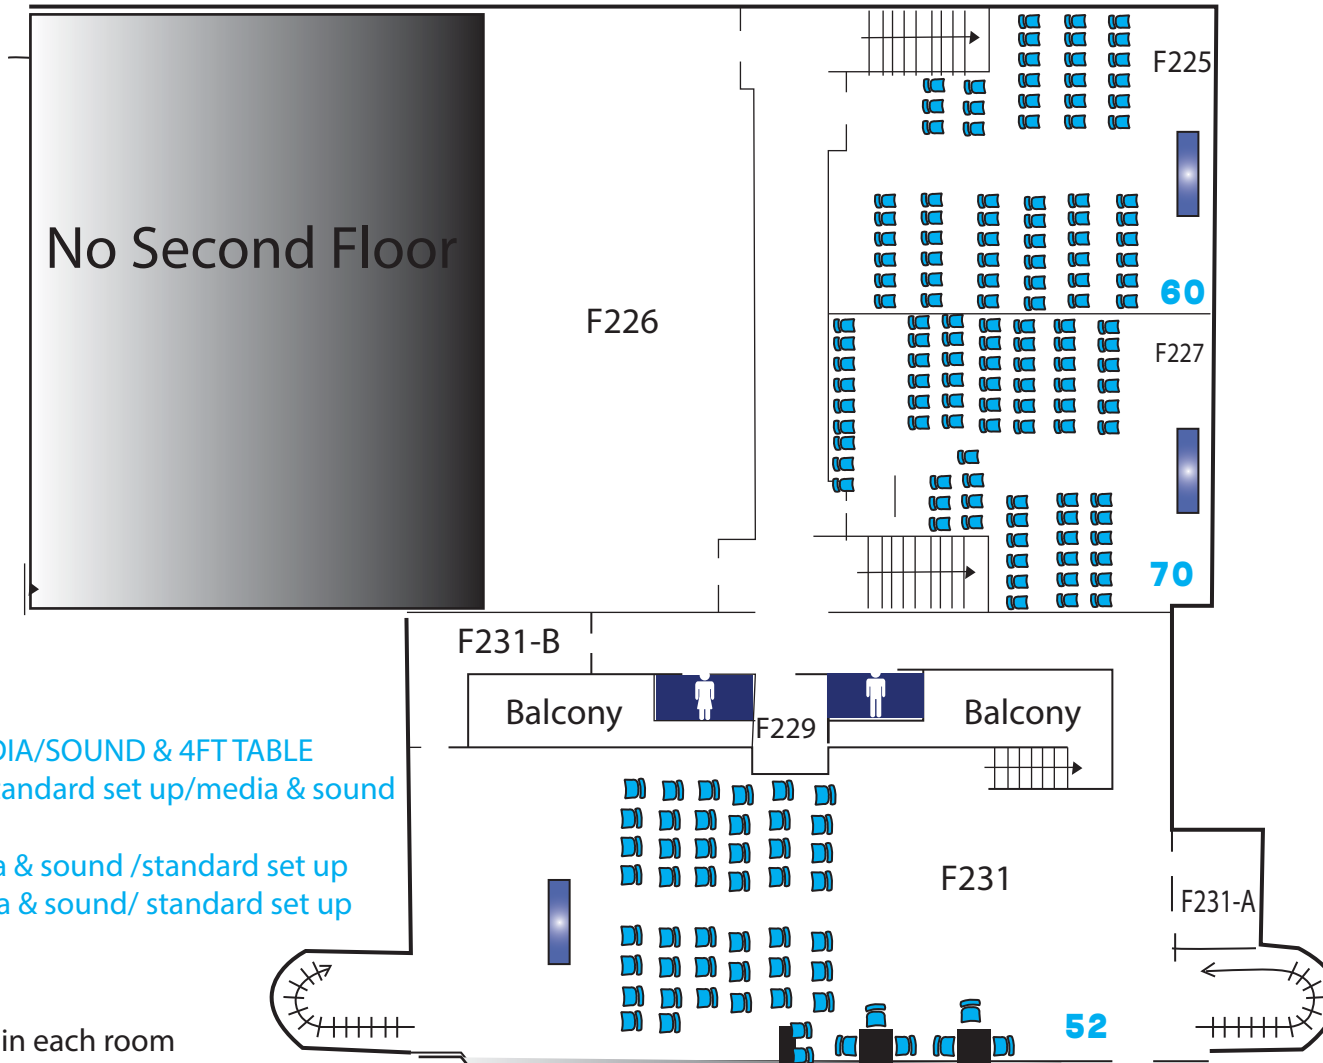

SOUTHERN PACIFIC DISTRICT

JANUARY 17-18

TIME:

- Sanctuary
- Foyer
- Next Steps
- Edendelle- Trading Post
- Green Room/Conference Room
- Kid's Auditorium
- Chapel
- Youth Upper Room
- FLC Lobby
- FLC GYM
- FLC UPPER CLASSROOMS (F225 & F227)
- ADC (422 & 418)
- ▲ CONES
- ▲ AFRAMES

FLC UPPER CLASSROOMS (F225, F227)

ADC (422 & 418)

NORTH

SANCTUARY

1500 capacity
NEED MEDIA BOOTH FOR SOUND/MEDIA
NEED PRO PRESENTER OPERATOR
Will need microphone/Screen dimension 3072px X 768 px.
The district will turn in the media by
Signage: NO FOOD/DRINKS. WATER OK

FAMILY LIFE CENTER

FAMILY LIFE CENTER

- 3-8ft Tables (FLC FOYER)
- 28- Round Tables-(FLC Gym)
- 228- Chairs (FLC Gym)
- SOUND/MEDIA

YOUTH UPPER ROOM/F227/F225

FOR ALL ROOMS: MEDIA/SOUND & 4FT TABLE
 Youth Upper Room: standard set up/media & sound
 52 CHAIRS
 F225: 60 chairs/ media & sound /standard set up
 F227: 70 Chairs/ media & sound/ standard set up

 3-4ft- Table in each room
 Chairs

Family Life Center
 Second Floor

EDENDELLE

TRADING POST: MAX 63 CHAIRS/Sound/media

 63 CHAIRS IN TRADING POST/ 1 CHAIR FOR MEDIA

FOYER

- 4-6ft Tables 
- 5-8ft Tables 
- 12- Chairs (Foyer) 
- 25-Chairs- (Next Steps) 
- Coffee Cart 