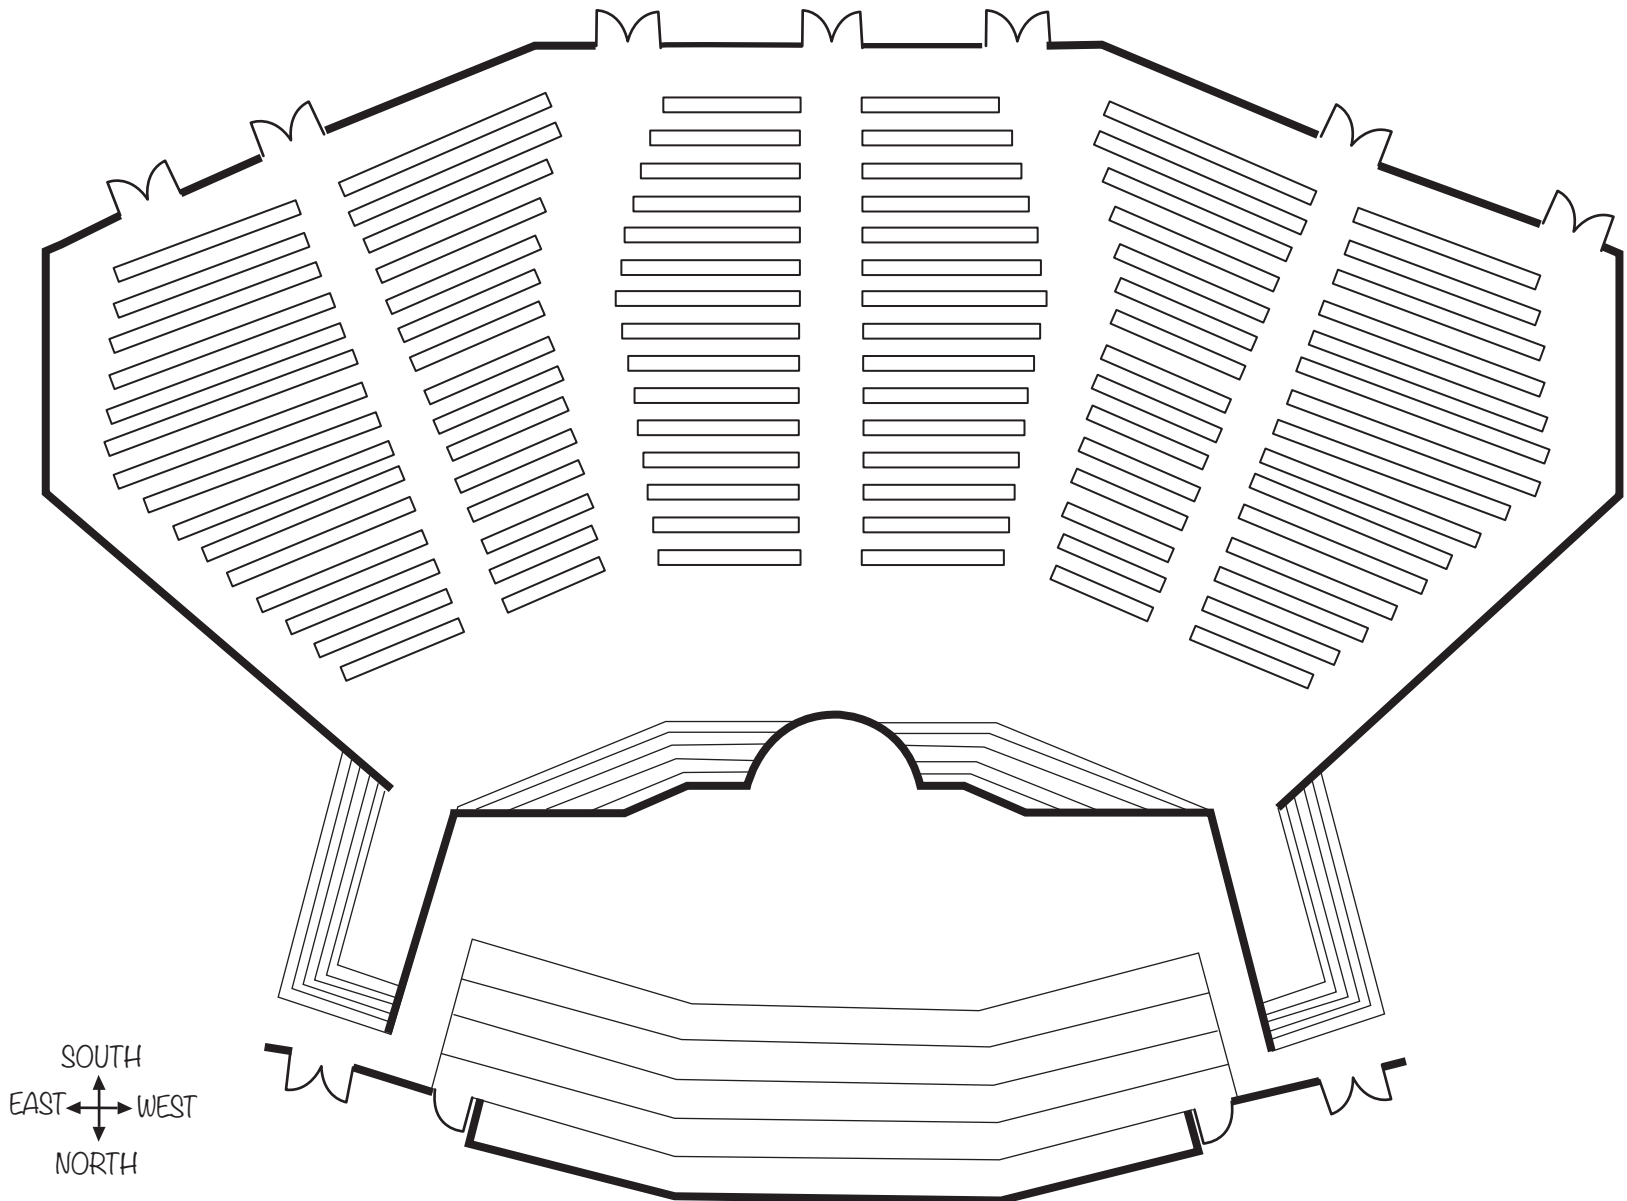

SOUTHERN PACIFIC DISTRICT

JANUARY 17-18

TIME:

- Sanctuary
- Foyer
- Next Steps
- Edendelle- Trading Post
- Green Room/Conference Room
- Kid's Auditorium
- Chapel
- Youth Upper Room
- FLC Lobby
- FLC GYM
- FLC UPPER CLASSROOMS (F225 & F227)
- ADC (422 & 418)
- ▲ CONES
- ▲ AFRAMES

FLC UPPER CLASSROOMS (F225, F227)

ADC (422 & 418)

NORTH

SANCTUARY

1500 capacity
NEED MEDIA BOOTH FOR SOUND/MEDIA
NEED PRO PRESENTER OPERATOR
Will need microphone/Screen dimension 3072px X 768 px.
The district will turn in the media by
Signage: NO FOOD/DRINKS. WATER OK

FAMILY LIFE CENTER

FAMILY LIFE CENTER

- 3-8ft Tables (FLC FOYER)
- 28- Round Tables-(FLC Gym)
- 228- Chairs (FLC Gym)
- SOUND/MEDIA

YOUTH UPPER ROOM/F227/F225

FOR ALL ROOMS: MEDIA/SOUND & 4FT TABLE
 Youth Upper Room: standard set up/media & sound
 52 CHAIRS
 F225: 60 chairs/ media & sound /standard set up
 F227: 70 Chairs/ media & sound/ standard set up

 3-4ft- Table in each room
 Chairs

Family Life Center
 Second Floor

EDENDELLE

TRADING POST: MAX 63 CHAIRS/Sound/media

 63 CHAIRS IN TRADING POST/ 1 CHAIR FOR MEDIA

FOYER

- 4-6ft Tables 
- 5-8ft Tables 
- 12- Chairs (Foyer) 
- 25-Chairs- (Next Steps) 
- Coffee Cart 