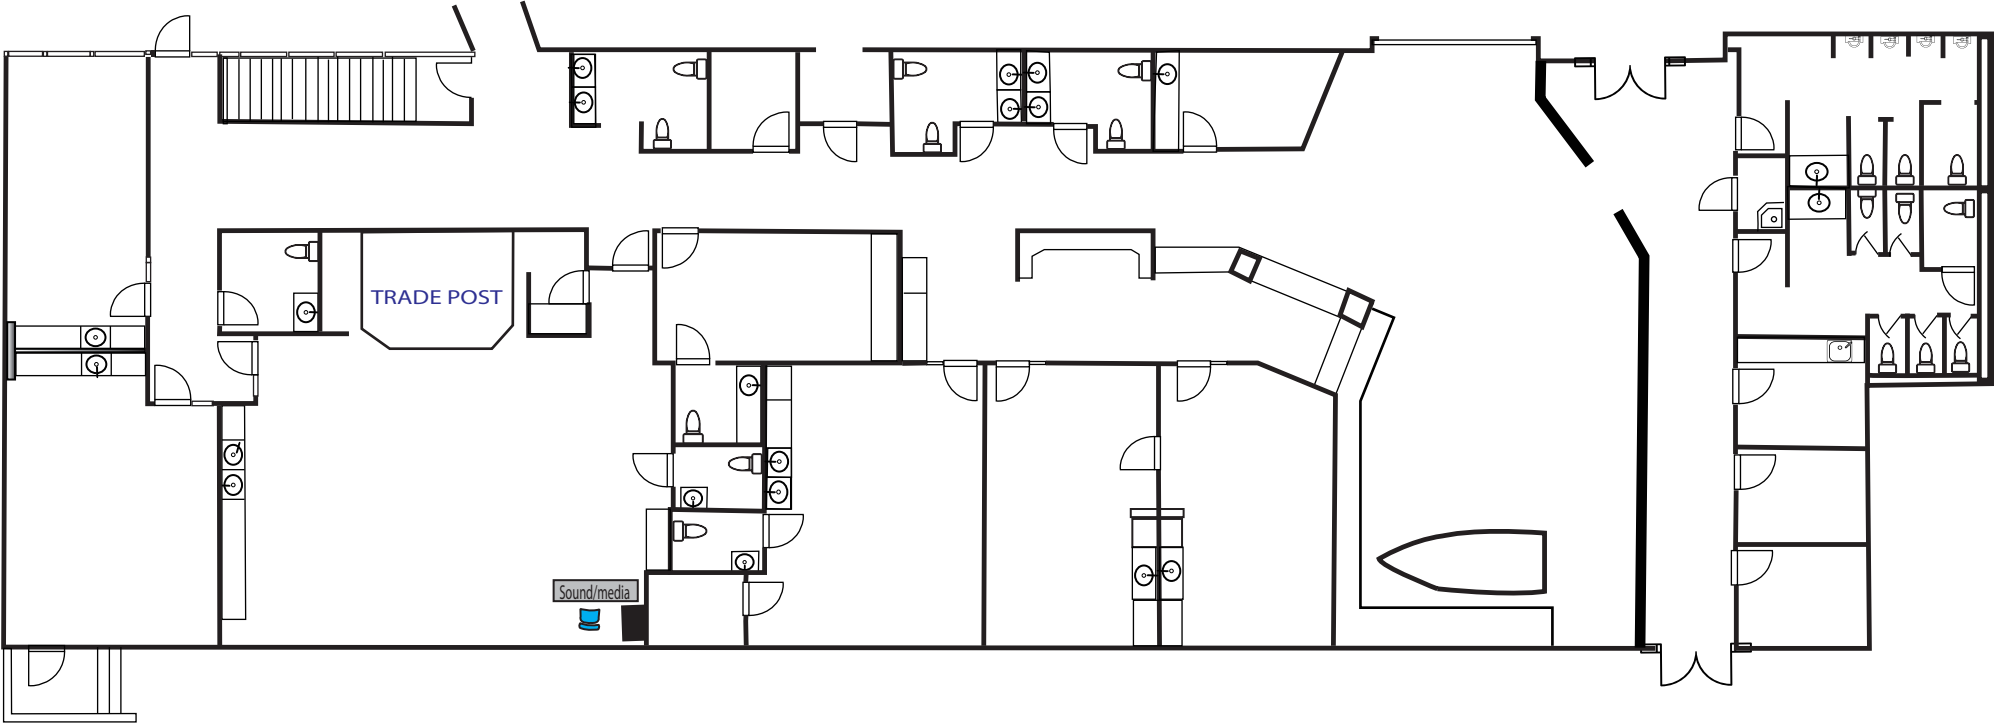

FAMILY LIFE CENTER

FAMILY LIFE CENTER

- 3-8ft Tables (FLC FOYER)
- 28- Round Tables-(FLC Gym)
- 228- Chairs (FLC Gym)
- SOUND/MEDIA

YOUTH UPPER ROOM/F227/F225

FOR ALL ROOMS: MEDIA/SOUND & 4FT TABLE
 Youth Upper Room: standard set up/media & sound
 52 CHAIRS
 F225: 60 chairs/ media & sound /standard set up
 F227: 70 Chairs/ media & sound/ standard set up

 3-4ft- Table in each room
 Chairs

Family Life Center
 Second Floor

EDENDELLE

TRADING POST: MAX 63 CHAIRS/Sound/media

 63 CHAIRS IN TRADING POST/ 1 CHAIR FOR MEDIA

FOYER

- 4-6ft Tables 
- 5-8ft Tables 
- 12- Chairs (Foyer) 
- 25-Chairs- (Next Steps) 
- Coffee Cart 