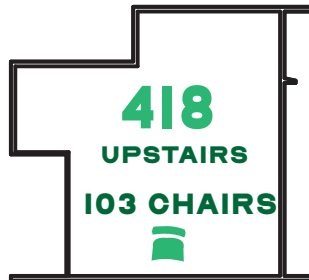

CHAPEL

CHAPEL

**72 -85 CHAIRS/MAX CHAIRS
MEDIA/SOUND ON**

ADC-ROOMS ACROSS THE STREET

FIRST STREET

29 Parking spots
1 Handicap

422 DOWNSTAIRS: 69 CHAIRS
418 UPSTAIRS: 103 CHAIRS
SOUND/MEDIA FOR ALL ROOMS

SCHOOL STREET