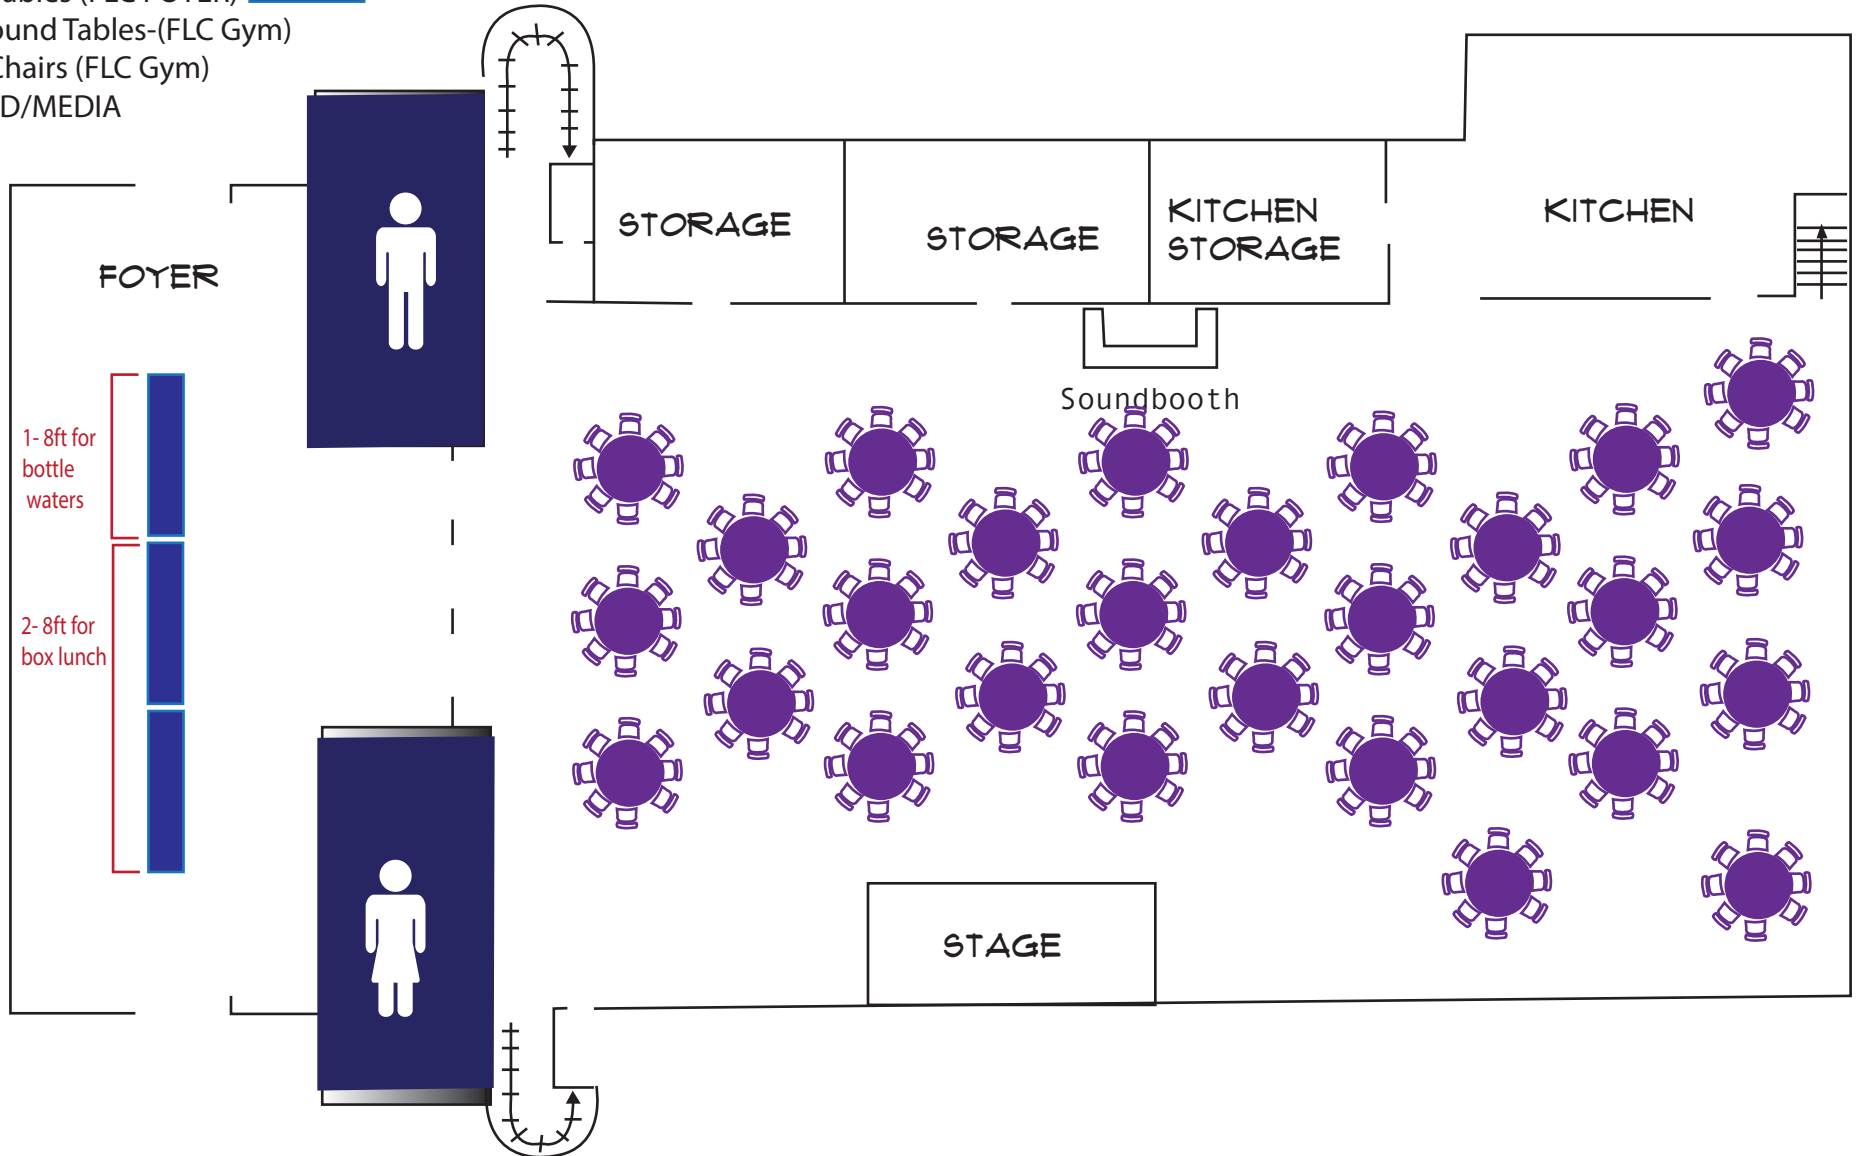

SOUTHERN PACIFIC DISTRICT

JANUARY 17-18

TIME:

- Sanctuary
- Foyer
- Next Steps
- Edendelle- Trading Post
- Green Room/Conference Room
- Kid's Auditorium
- Chapel
- Youth Upper Room
- FLC Lobby
- FLC GYM
- FLC UPPER CLASSROOMS (F225 & F227)
- ADC (422 & 418)
- ▲ CONES
- ▲ AFRAMES

FLC UPPER CLASSROOMS (F225, F227)

ADC (422 & 418)

NORTH

SANCTUARY

1500 capacity
NEED MEDIA BOOTH FOR SOUND/MEDIA
NEED PRO PRESENTER OPERATOR
Will need microphone/Screen dimension 3072px X 768 px.
The district will turn in the media by
Signage: NO FOOD/DRINKS. WATER OK

FAMILY LIFE CENTER

FAMILY LIFE CENTER

- 3-8ft Tables (FLC FOYER)
- 28- Round Tables-(FLC Gym)
- 228- Chairs (FLC Gym)
- SOUND/MEDIA

YOUTH UPPER ROOM/F227/F225

FOR ALL ROOMS: MEDIA/SOUND & 4FT TABLE
 Youth Upper Room: standard set up/media & sound
 52 CHAIRS
 F225: 60 chairs/ media & sound /standard set up
 F227: 70 Chairs/ media & sound/ standard set up

 3-4ft- Table in each room
 Chairs

Family Life Center
 Second Floor

EDENDELLE

TRADING POST: MAX 63 CHAIRS/Sound/media

 63 CHAIRS IN TRADING POST/ 1 CHAIR FOR MEDIA

FOYER

- 4-6ft Tables 
- 5-8ft Tables 
- 12- Chairs (Foyer) 
- 25-Chairs- (Next Steps) 
- Coffee Cart 